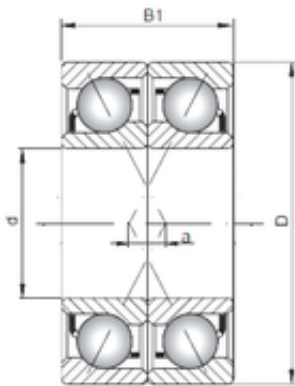

## ISO 7000 CDF Angular contact ball bearing

Bearing No. 7000 CDF

Size	10x26x16 mm
Bore Diameter	10 mm
Outer Diameter	26 mm
Width	16 mm
d	10 mm
D	26 mm
B1	16 mm
Angle ( )	15 °
a	3,3 mm

7000 CDF Bearing 2D drawings and 3D CAD models