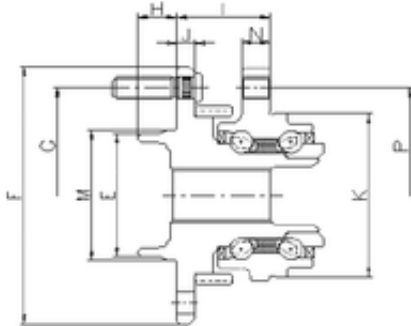

## ILJIN IJ113040 Angular contact ball bearing

Bearing No. IJ113040

P	114,3 mm
I	59 mm
E	67 mm
F	139 mm
G	114,3 mm
H	15,5 mm
J	11 mm
K	73 mm
M	69 mm
N	9 mm
1	Wheel Bearing

IJ113040 Bearing 2D drawings and 3D CAD models