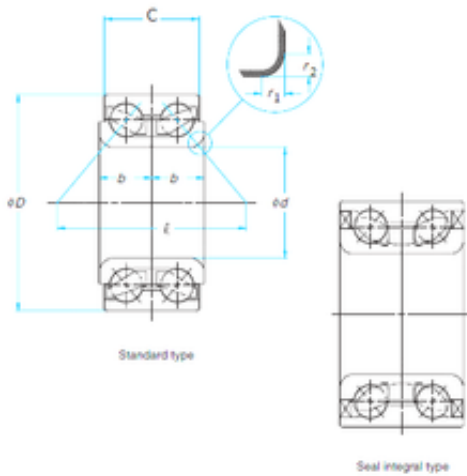

CSC BEARING GROUP limited

35 mm x 65 mm x 35 mm SKF BA2B443952AC
Angular contact ball bearing

Bearing No. BA2B443952AC

Size	35x65x35 mm
Bore Diameter	35 mm
Outer Diameter	65 mm
Width	35 mm
d	35 mm
D	65 mm
B	35 mm

BA2B443952AC Bearing 2D drawings and 3D CAD models