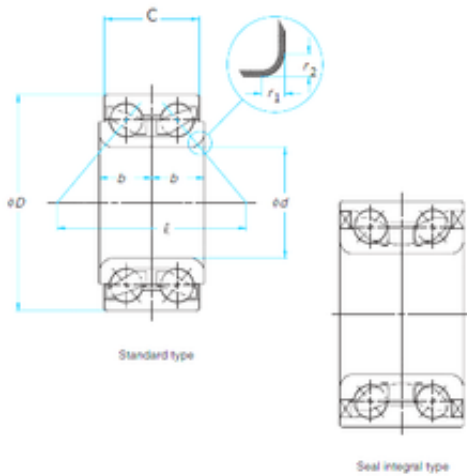

CSC BEARING GROUP limited

42 mm x 76 mm x 40 mm FAG 547059A
Angular contact ball bearing

Bearing No. 547059A

Size	42x76x40 mm
Bore Diameter	42 mm
Outer Diameter	76 mm
Width	40 mm
d	42 mm
D	76 mm
B	40 mm

547059A Bearing 2D drawings and 3D CAD models